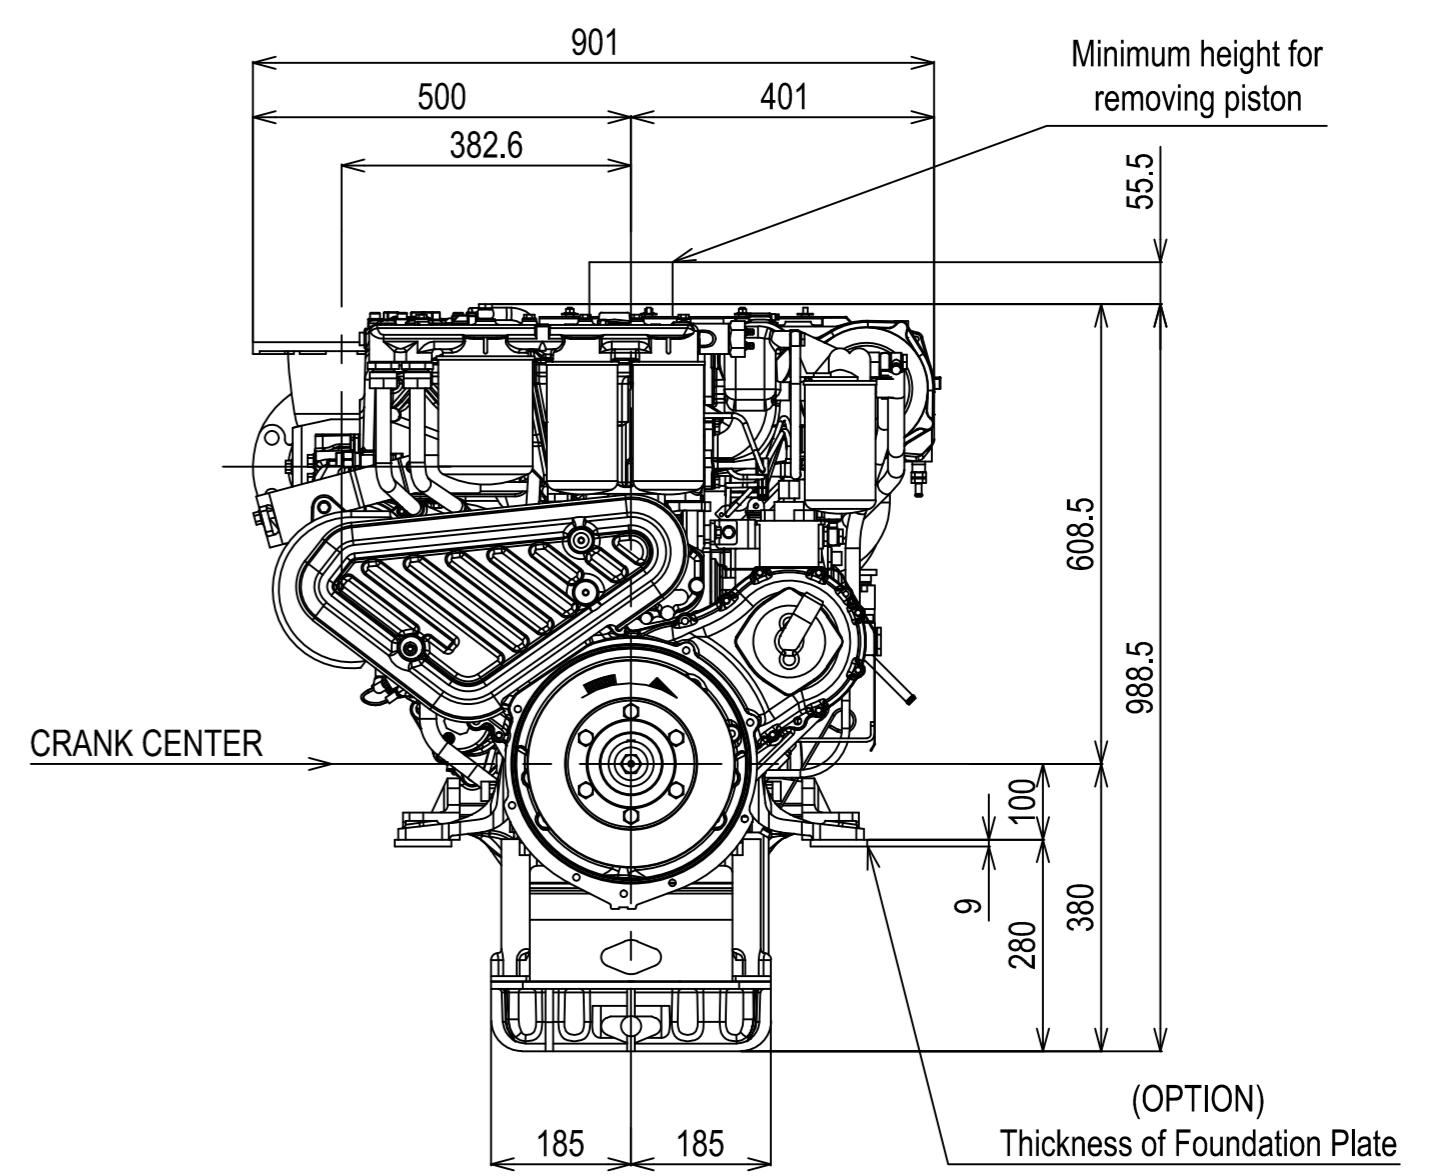

**DETAIL OF FLYWHEEL**

Flywheel housing & Flywheel : SAE #3 & #11-1/2

**DETAIL OF FRONT PTO (1:5)**

**DETAIL OF MOUNTING BLOCK (1:5)**

Engine:	6CXBM-GT_BOBTAIL	Release:	25-08-2010
Scale:	1:10	Date:	01-04-2013
		Dimensions:	mm