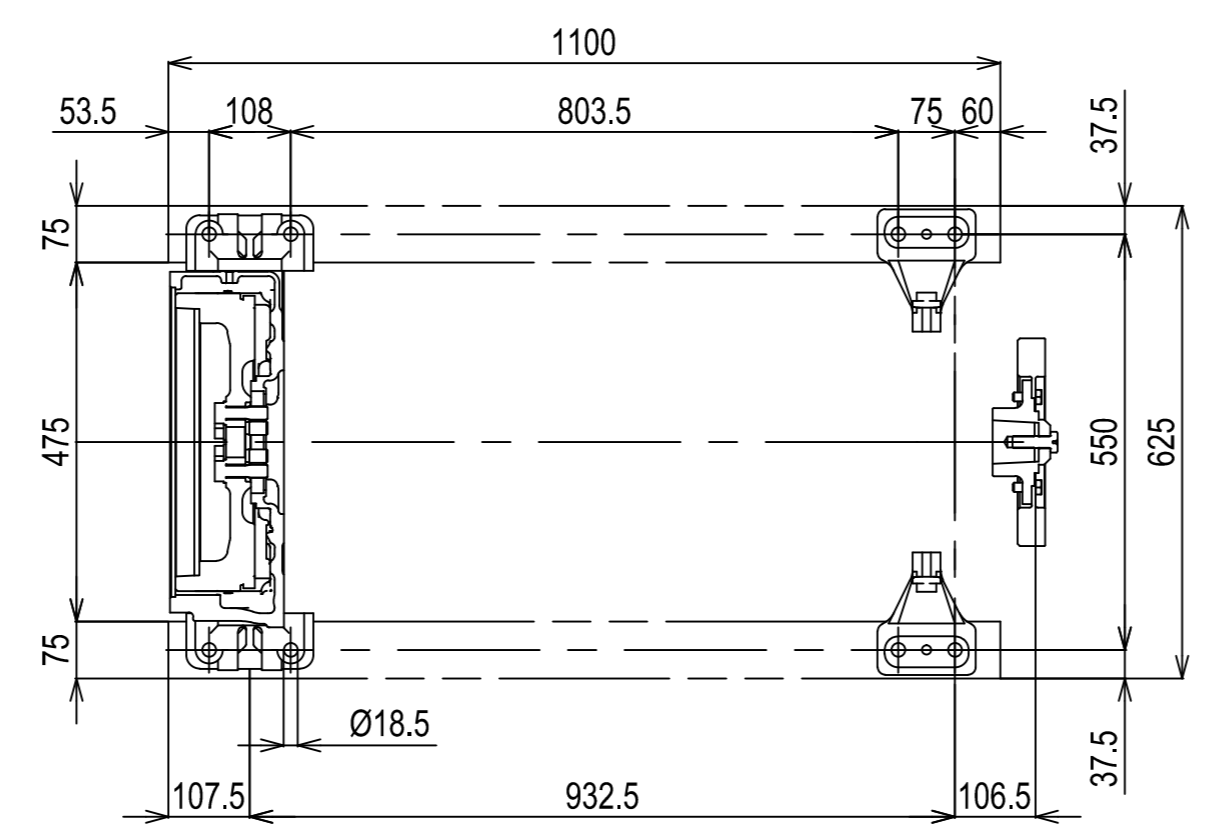

**DETAIL OF FLYWHEEL**

Flywheel housing & Flywheel : SAE #3 & #11-1/2

**DETAIL OF FRONT PTO (1:5)**

**DETAIL OF MOUNTING BLOCK (1:5)**

Engine:	6CXBM-GT_BOBTAIL	Release:	25-08-2010
Scale:	1:10	Date:	01-04-2013
		Dimensions:	mm