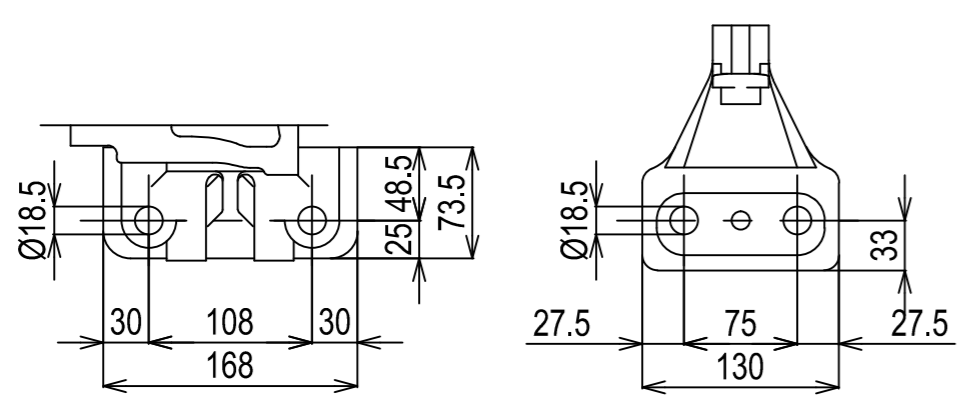

**DETAIL OF FLYWHEEL**

Flywheel housing & Flywheel : SAE #3 & #11-1/2

**DETAIL OF FRONT PTO (1:5)**

**DETAIL OF MOUNTING BLOCK (1:5)**

Engine:	6CXBM-GT_BOBTAIL	Release:	25-08-2010
Scale:	1:10	Date:	01-04-2013
		Dimensions:	mm