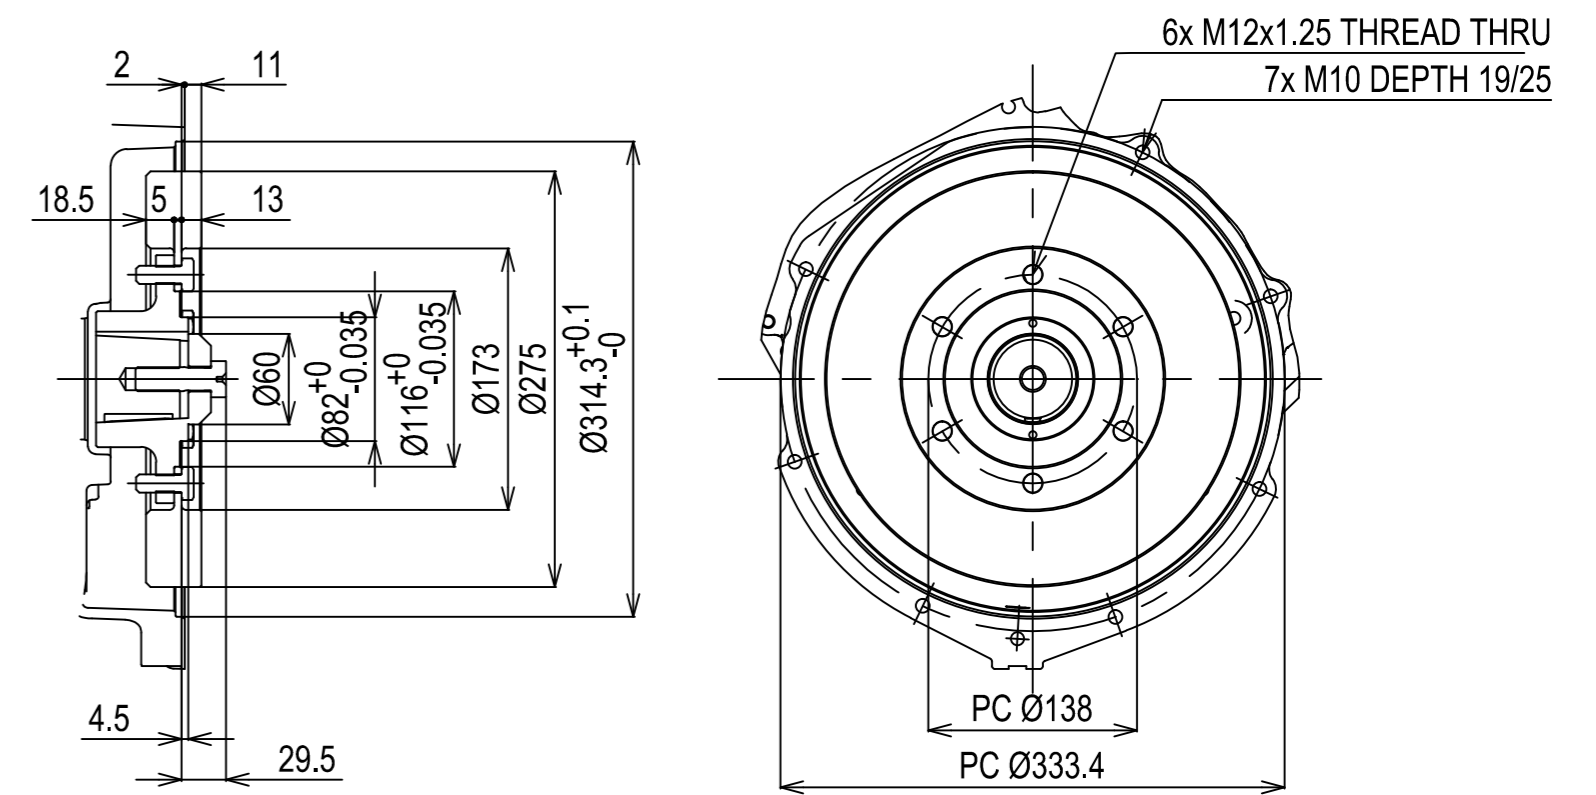

**DETAIL OF FLYWHEEL**

Flywheel housing & Flywheel : SAE #3 & #11-1/2

**DETAIL OF FRONT PTO (1:5)**

**DETAIL OF MOUNTING BLOCK (1:5)**

Engine:	6CXBM-GT_BOBTAIL	Release:	25-08-2010
Scale:	1:10	Date:	01-04-2013
		Dimensions:	mm