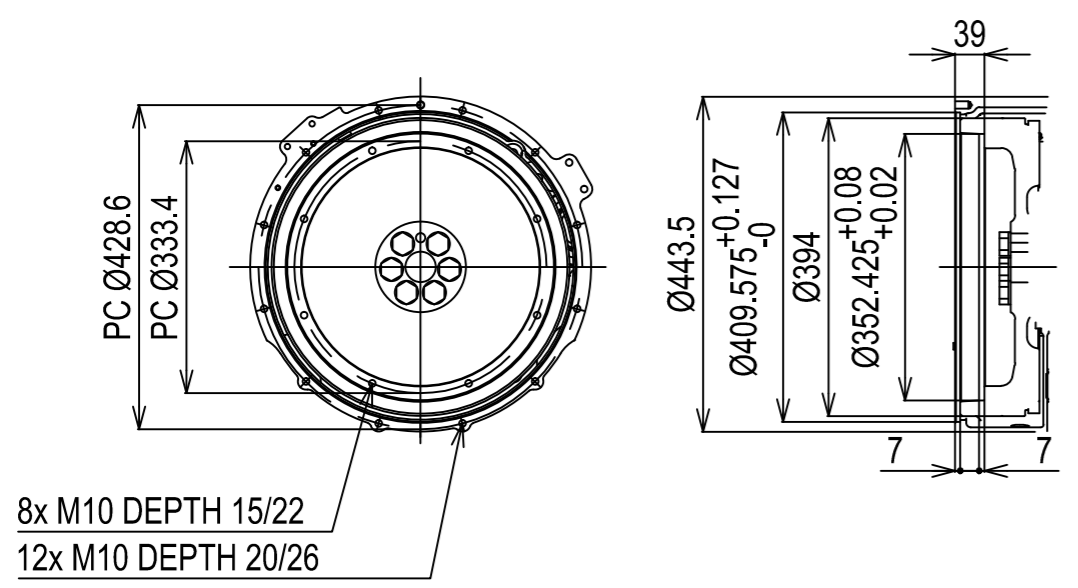

**DETAIL OF FLYWHEEL**

Flywheel housing & Flywheel : SAE #3 & #11-1/2

**DETAIL OF FRONT PTO (1:5)**

**DETAIL OF MOUNTING BLOCK (1:5)**

Engine:	6CXBM-GT_BOBTAIL	Release:	25-08-2010
Scale:	1:10	Date:	01-04-2013
		Dimensions:	mm