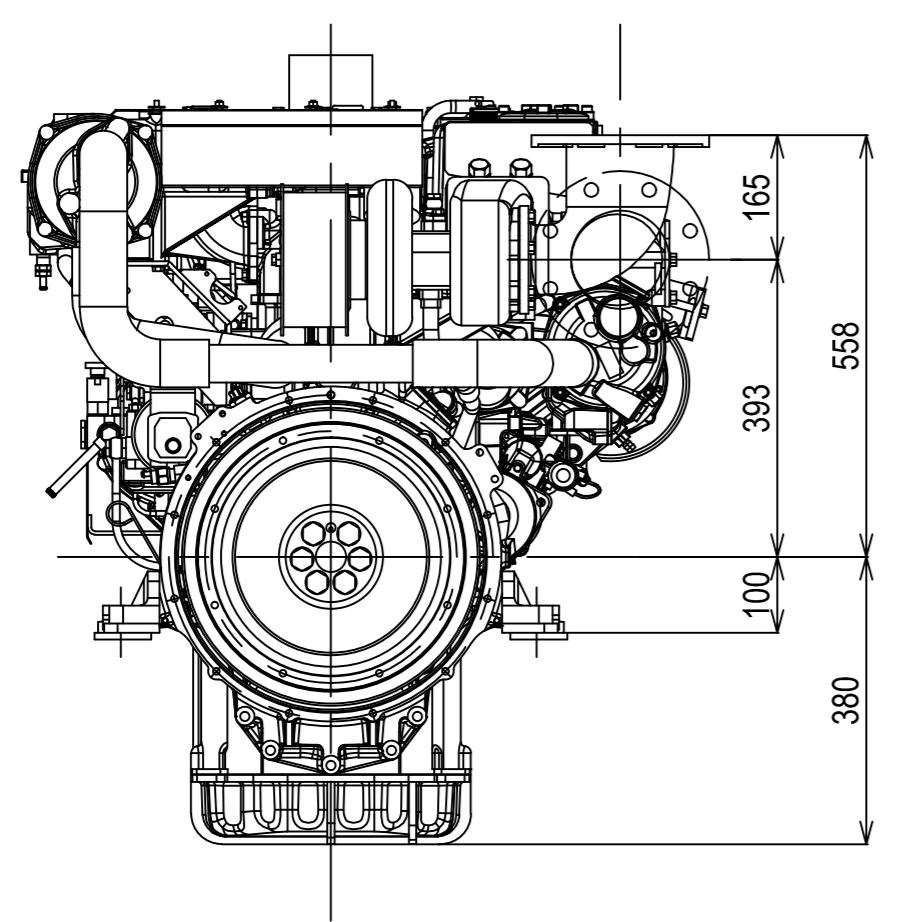

**DETAIL OF FLYWHEEL**

Flywheel housing & Flywheel : SAE #3 & #11-1/2

**DETAIL OF FRONT PTO (1:5)**

**DETAIL OF MOUNTING BLOCK (1:5)**

Engine:	6CXBM-GT_BOBTAIL	Release:	25-08-2010
Scale:	1:10	Date:	01-04-2013
		Dimensions:	mm