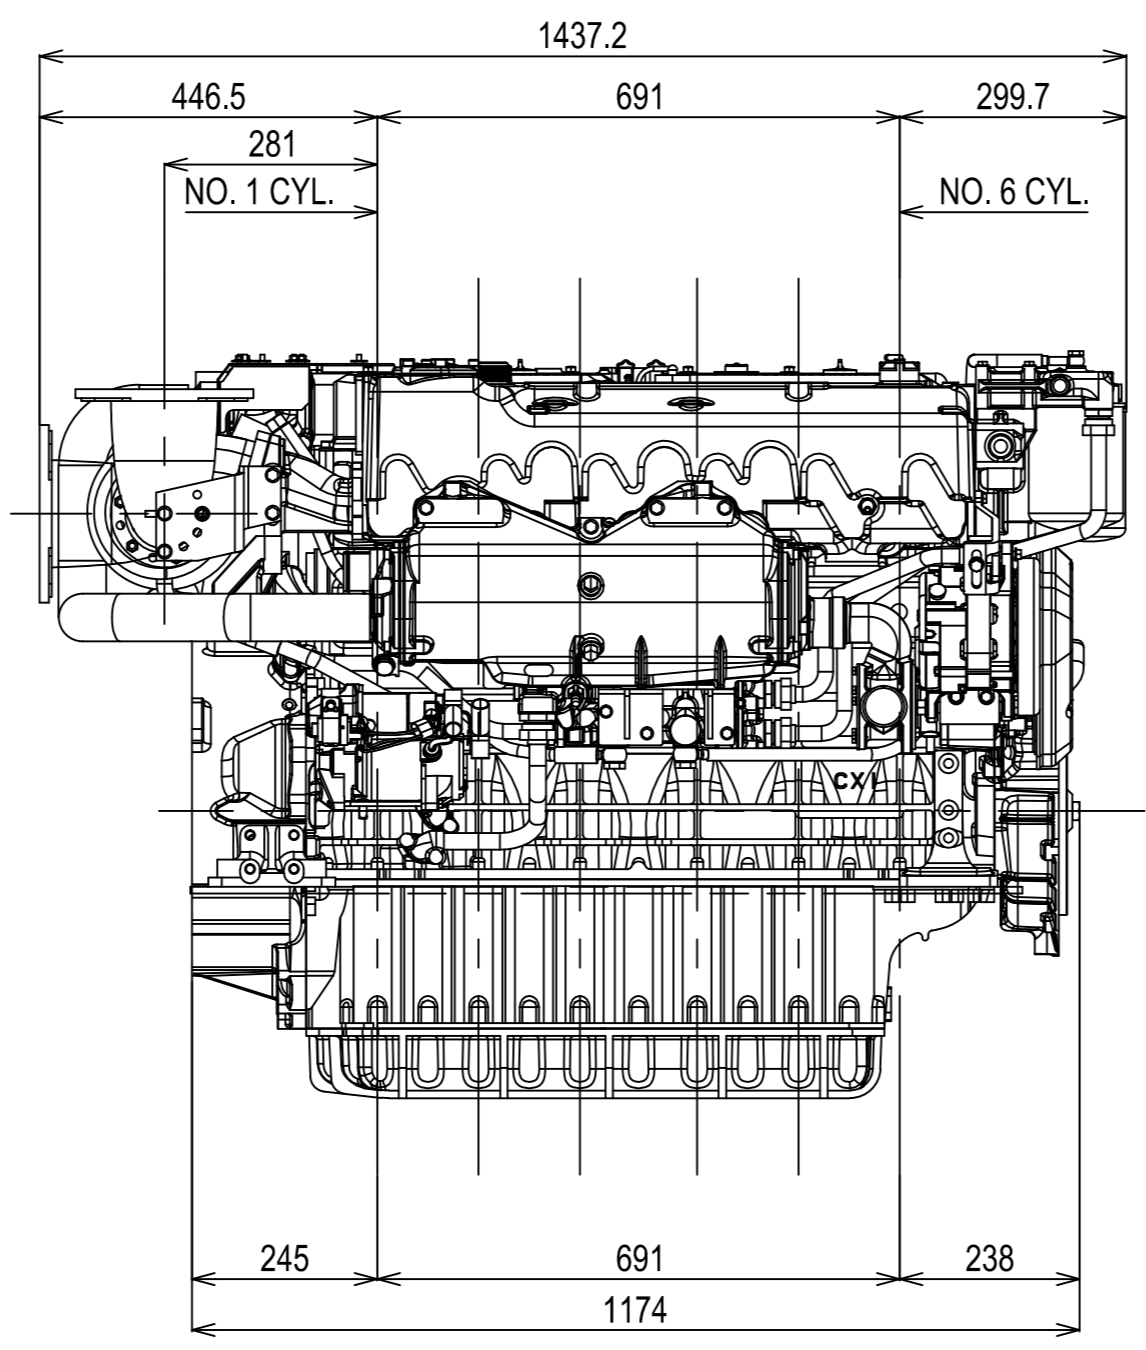

**DETAIL OF FLYWHEEL**

Flywheel housing & Flywheel : SAE #3 & #11-1/2

**DETAIL OF FRONT PTO (1:5)**

**DETAIL OF MOUNTING BLOCK (1:5)**

Engine:	6CXBM-GT_BOBTAIL	Release:	25-08-2010
Scale:	1:10	Date:	01-04-2013
		Dimensions:	mm