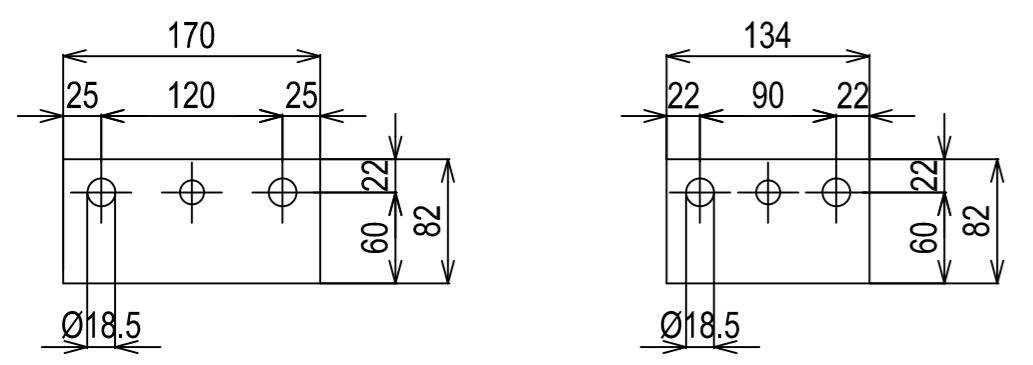

**DETAIL OF FLYWHEEL**

Flywheel housing & Flywheel : SAE #1 & #14

**DETAIL OF MOUNTING BLOCK**

Engine:	6HYM-WET_BOBTAIL	Release:	-
Scale:	1:10	Date:	01-04-2013
		Dimensions:	mm