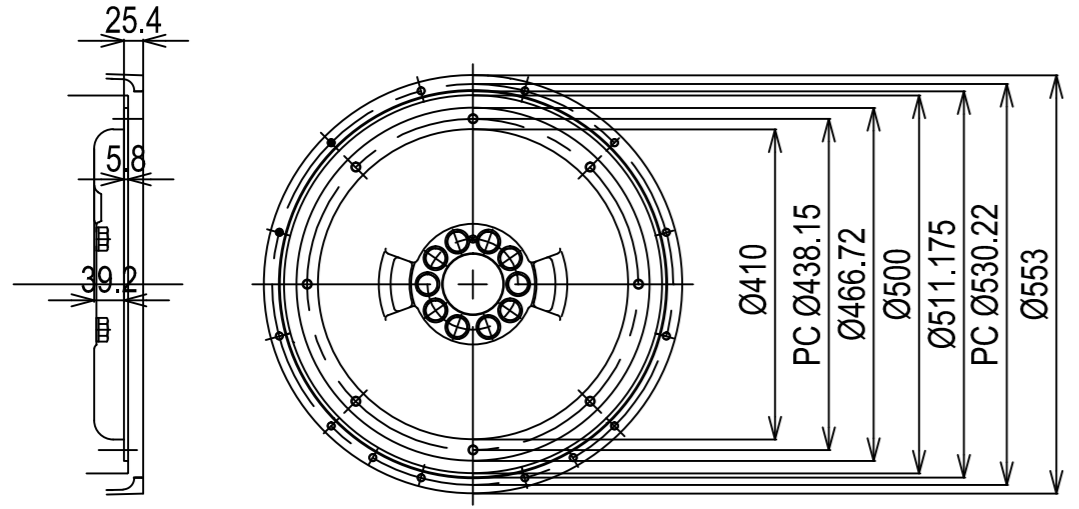

**DETAIL OF FLYWHEEL**

Flywheel housing & Flywheel : SAE #1 & #14

**DETAIL OF MOUNTING BLOCK**

Engine:	6HYM-WET_BOBTAIL	Release:	-
Scale:	1:10	Date:	01-04-2013
		Dimensions:	mm