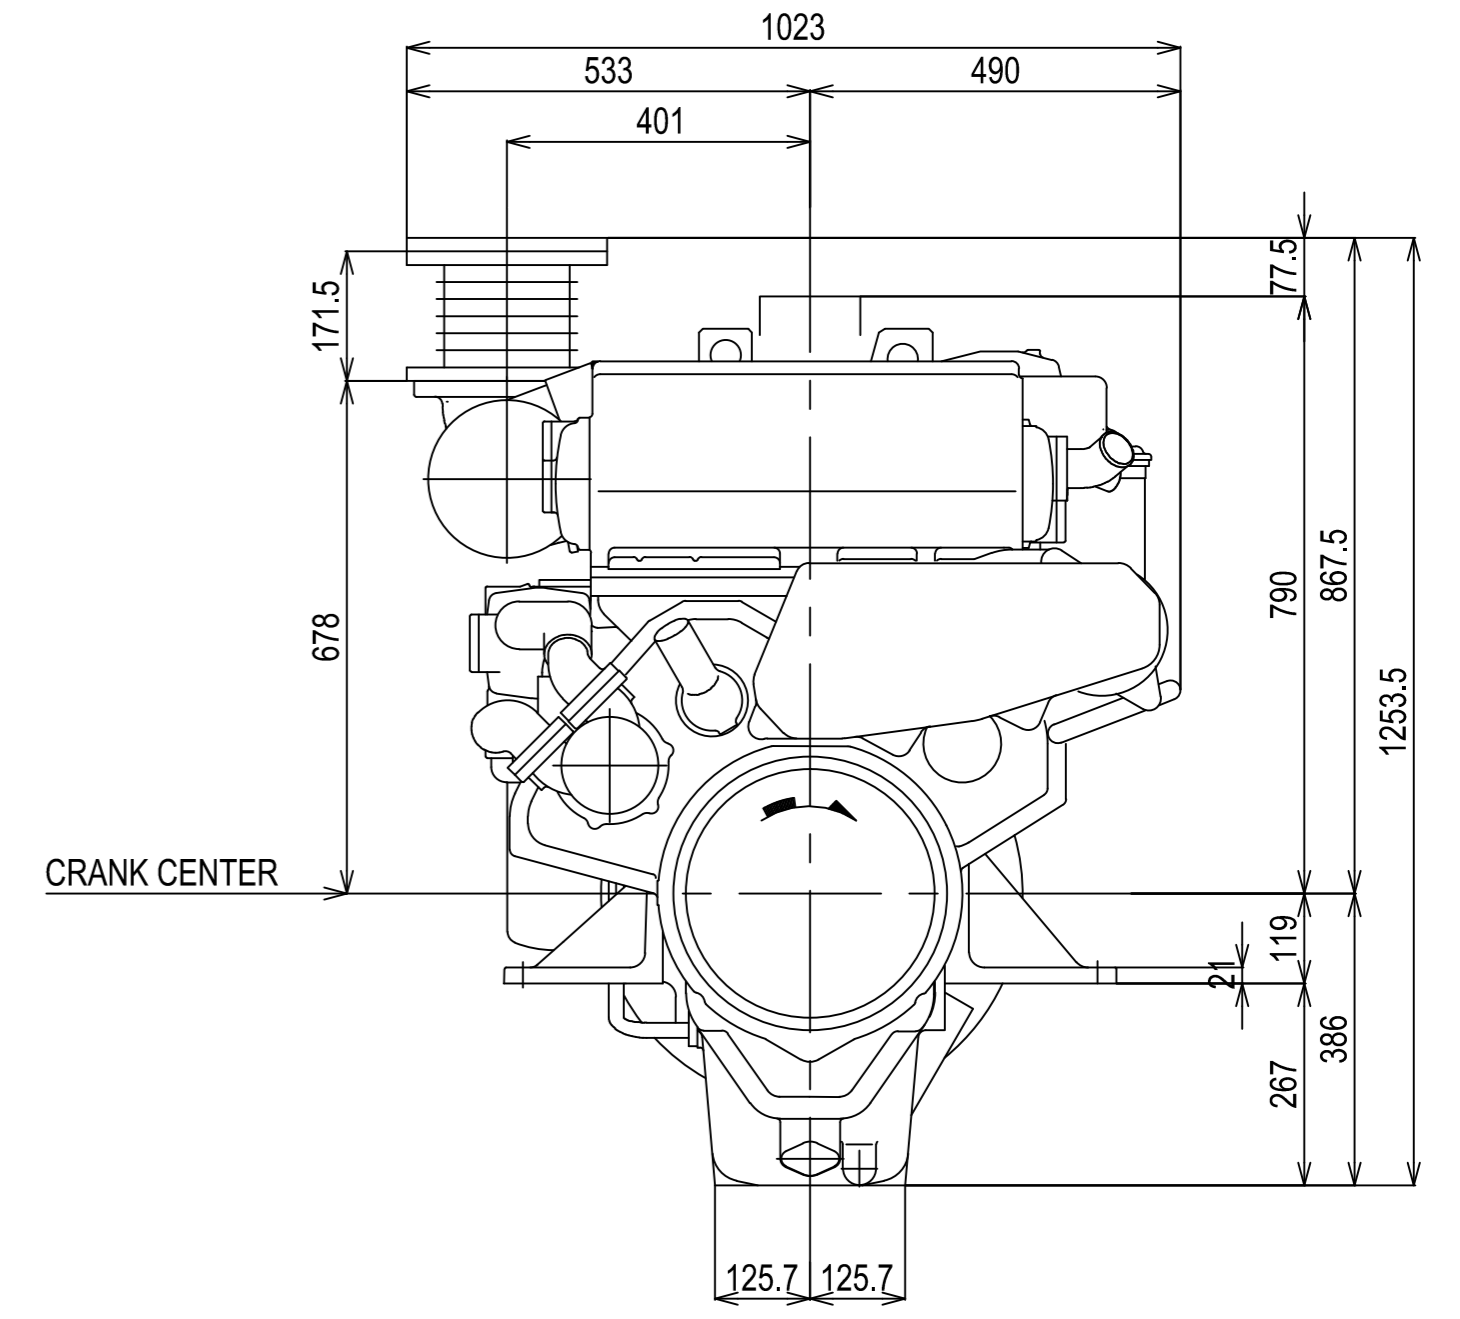

**DETAIL OF FLYWHEEL**

Flywheel housing & Flywheel : SAE #1 & #14

**DETAIL OF MOUNTING BLOCK**

Engine:	6HYM-WET_BOBTAIL	Release:	-
Scale:	1:10	Date:	01-04-2013
		Dimensions:	mm