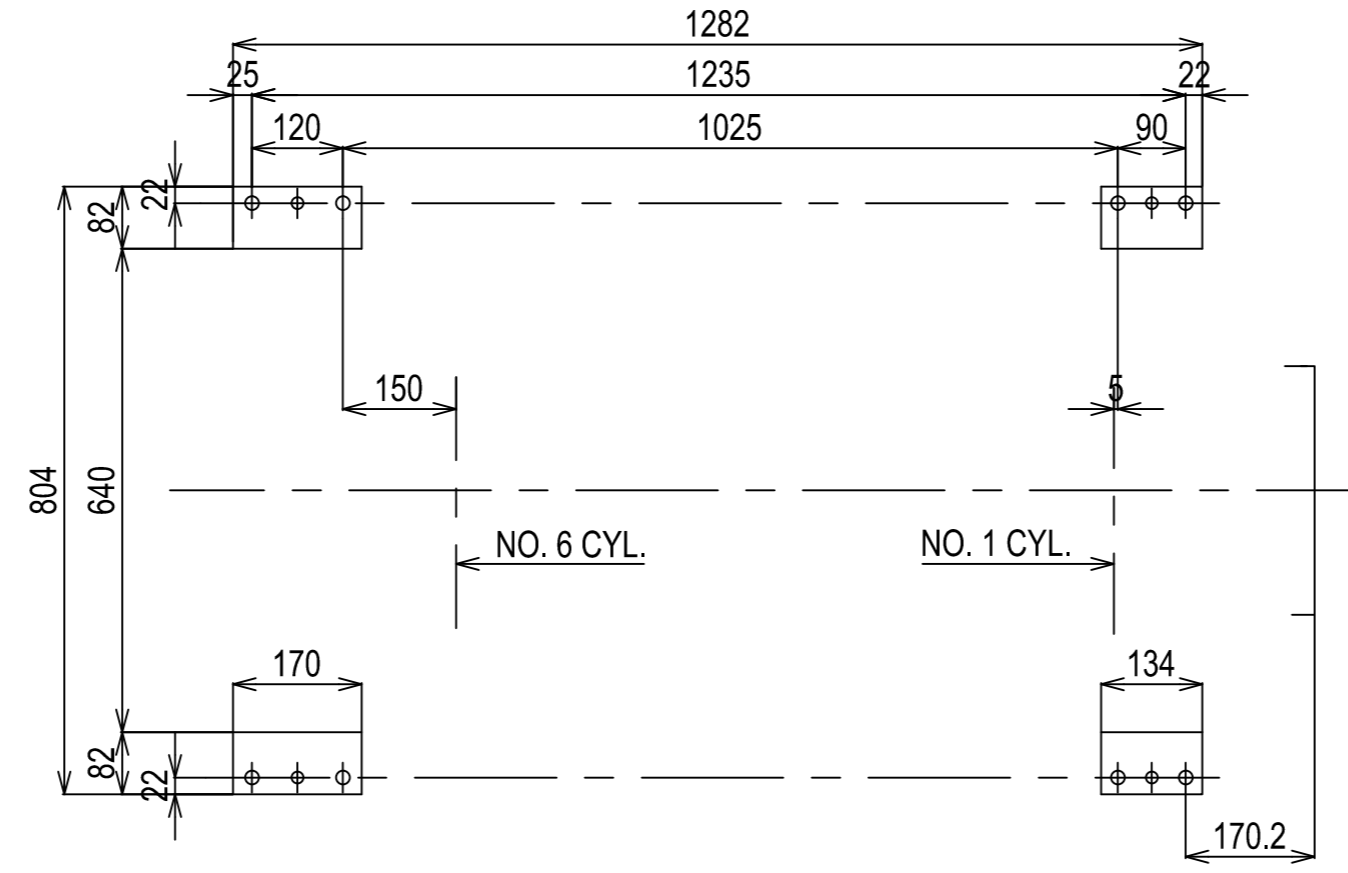

**DETAIL OF FLYWHEEL**

Flywheel housing & Flywheel : SAE #1 & #14

**DETAIL OF MOUNTING BLOCK**

Engine:	6HYM-WET_BOBTAIL	Release:	-
Scale:	1:10	Date:	01-04-2013
		Dimensions:	mm