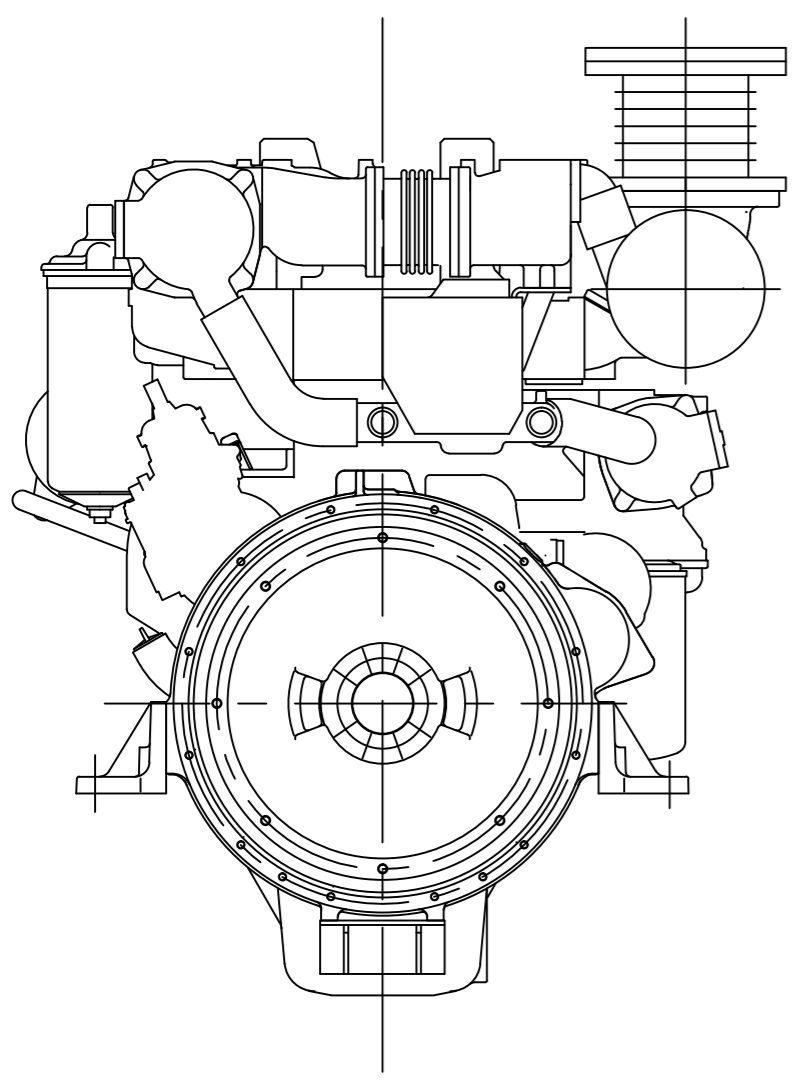

**DETAIL OF FLYWHEEL**

Flywheel housing & Flywheel : SAE #1 & #14

**DETAIL OF MOUNTING BLOCK**

Engine:	6HYM-WET_BOBTAIL	Release:	-
Scale:	1:10	Date:	01-04-2013
		Dimensions:	mm