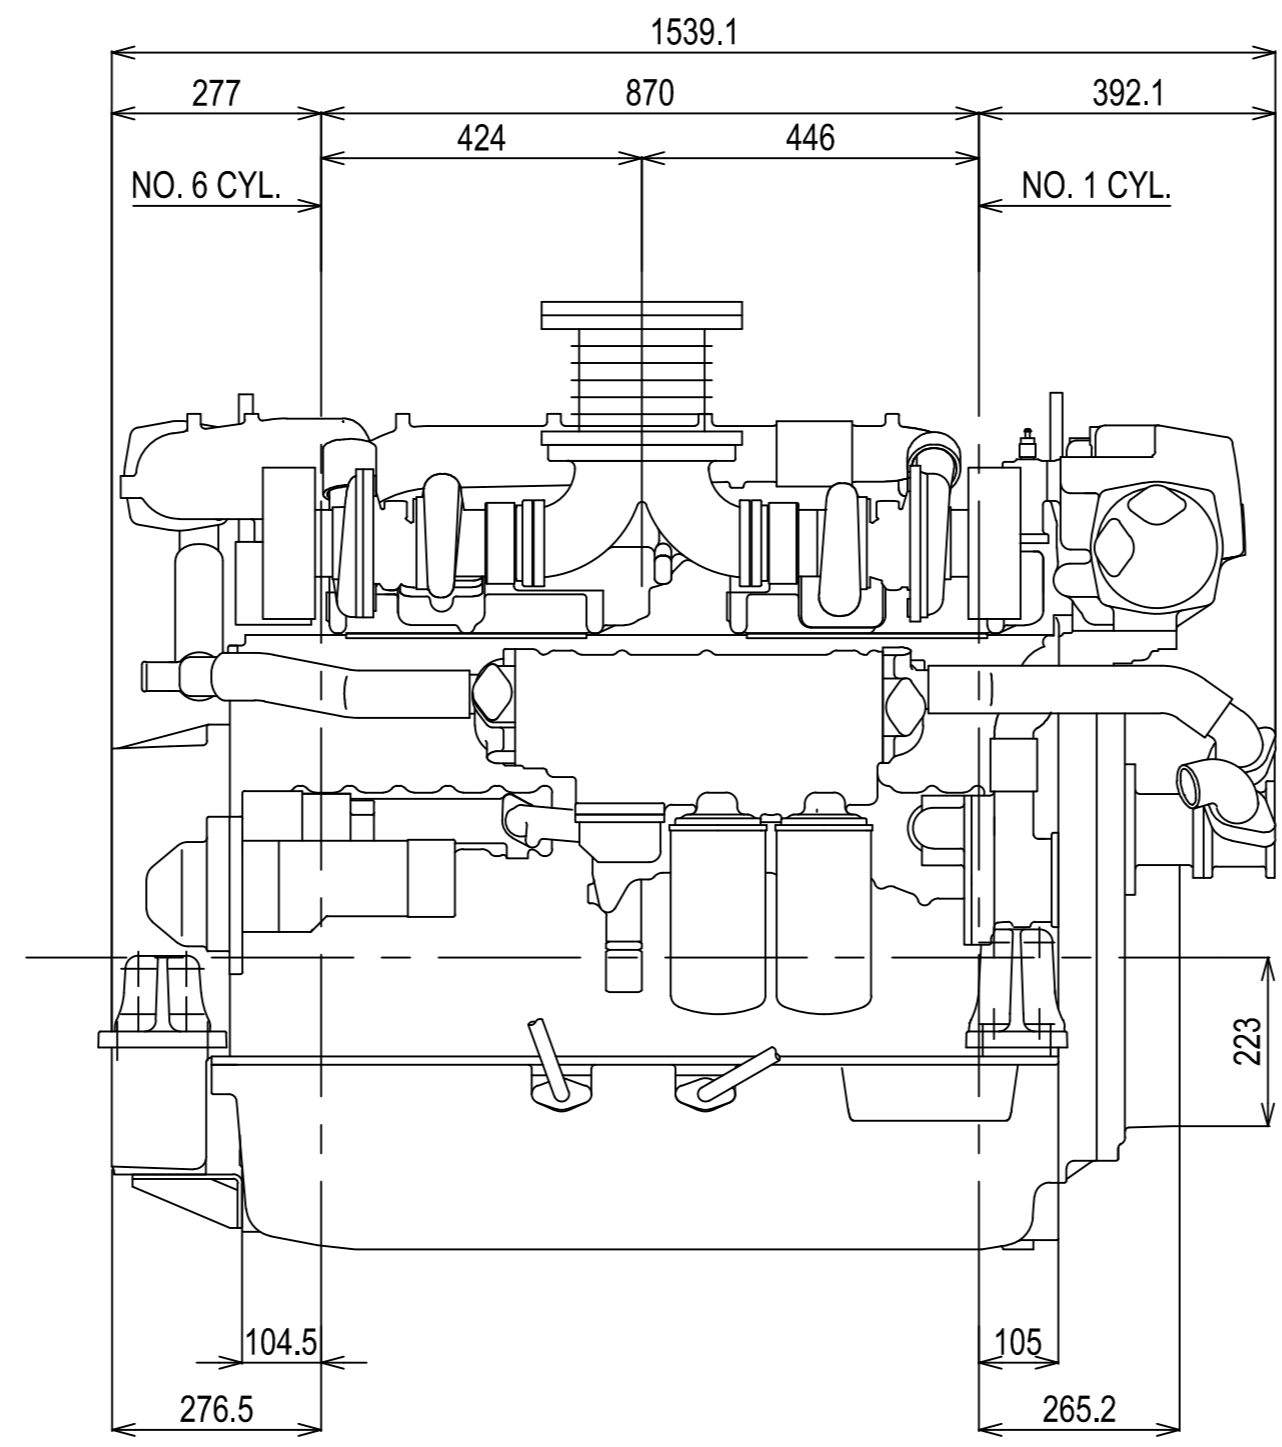

**DETAIL OF FLYWHEEL**

Flywheel housing & Flywheel : SAE #1 & #14

**DETAIL OF MOUNTING BLOCK**

Engine:	6HYM-WET_BOBTAIL	Release:	-
Scale:	1:10	Date:	01-04-2013
		Dimensions:	mm